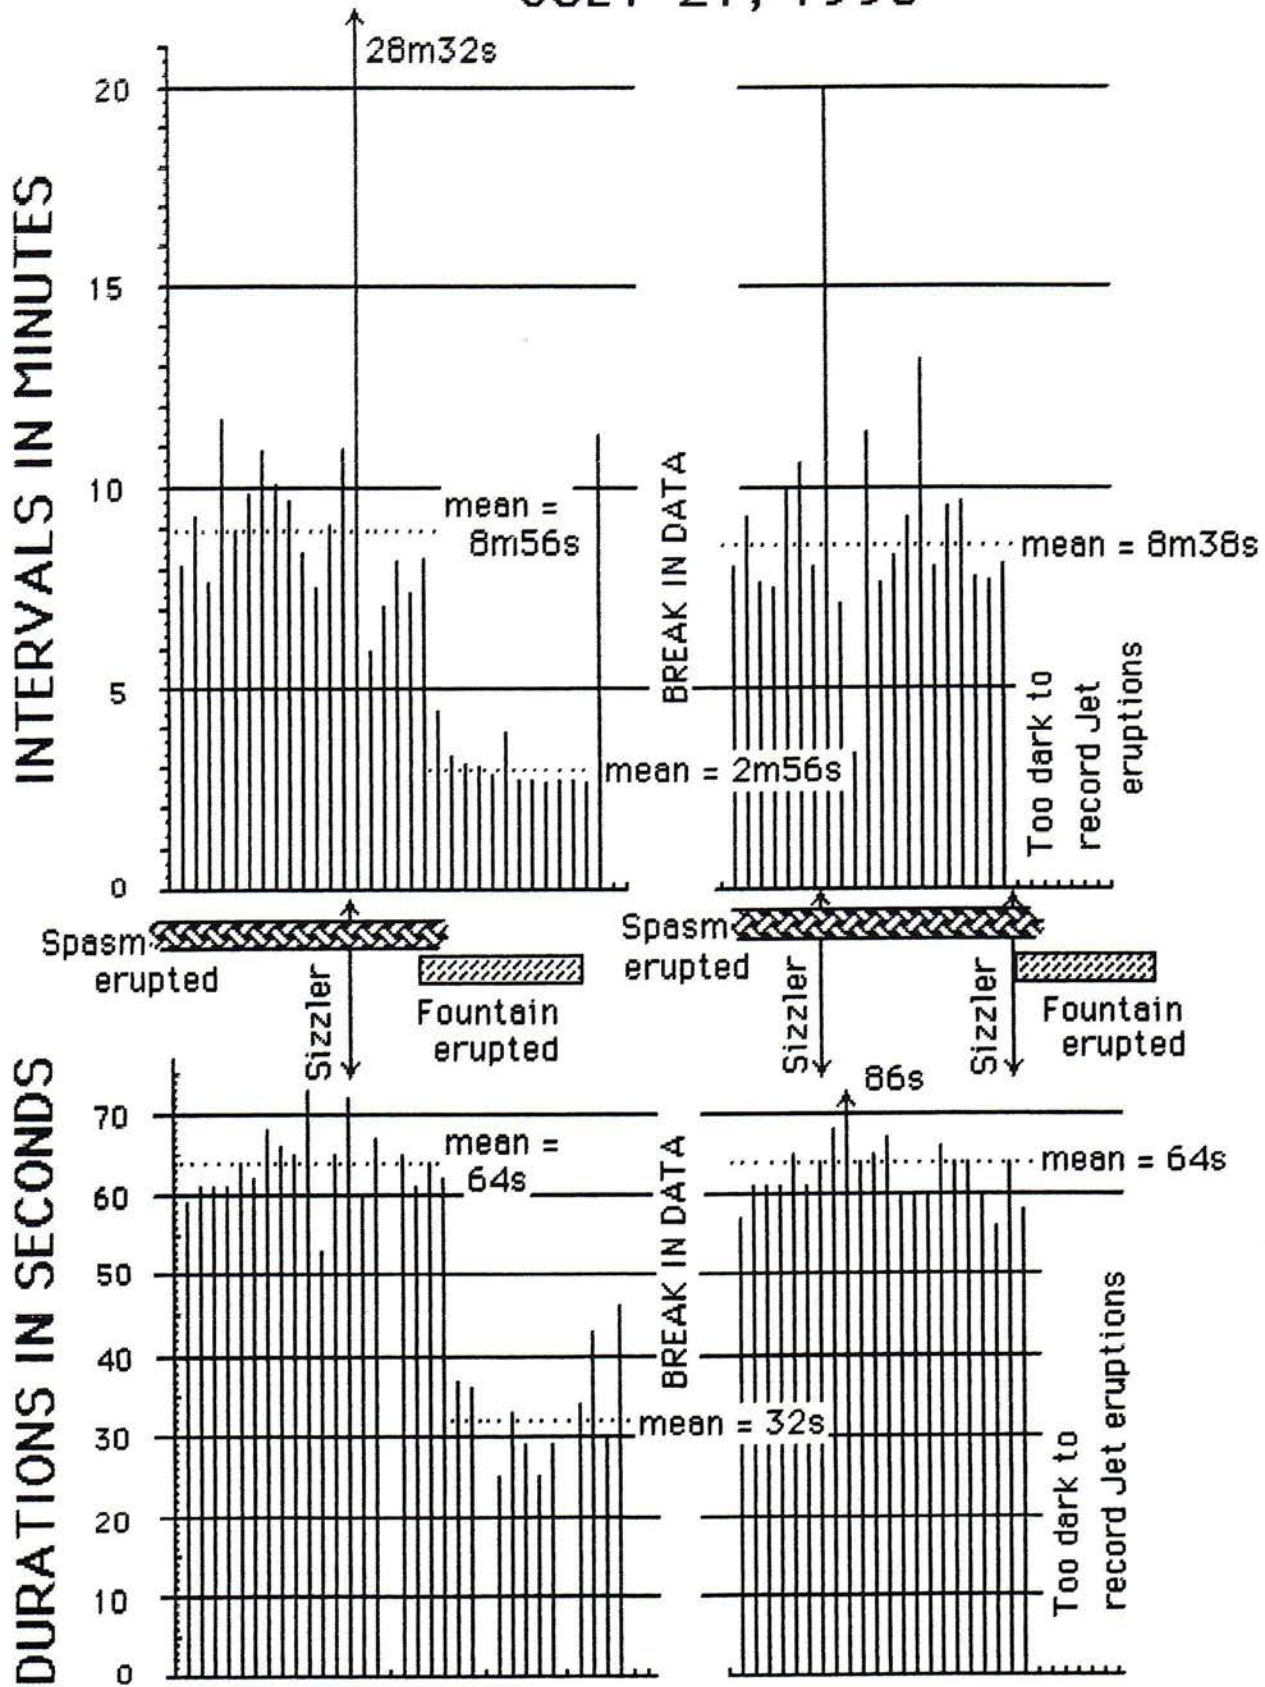

CONSECUTIVE JET GEYSER INTERVALS AND DURATIONS JULY 27, 1998