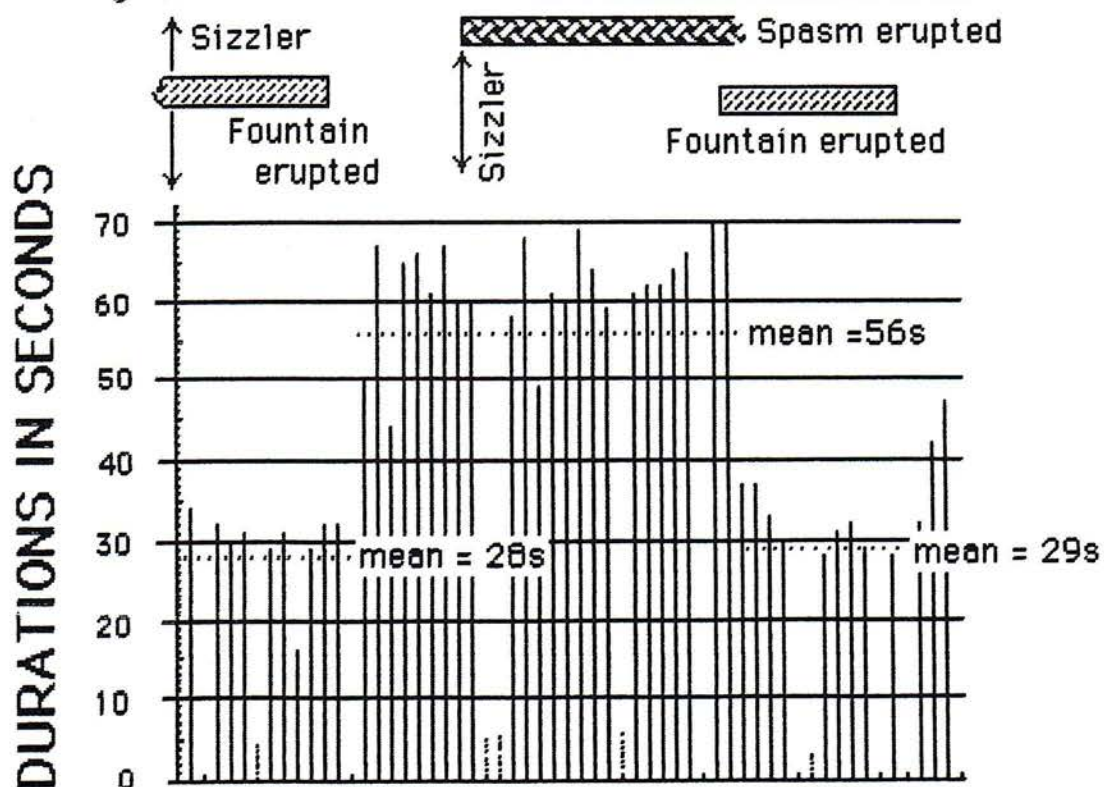

CONSECUTIVE JET GEYSER INTERVALS AND DURATIONS JULY 23, 1998