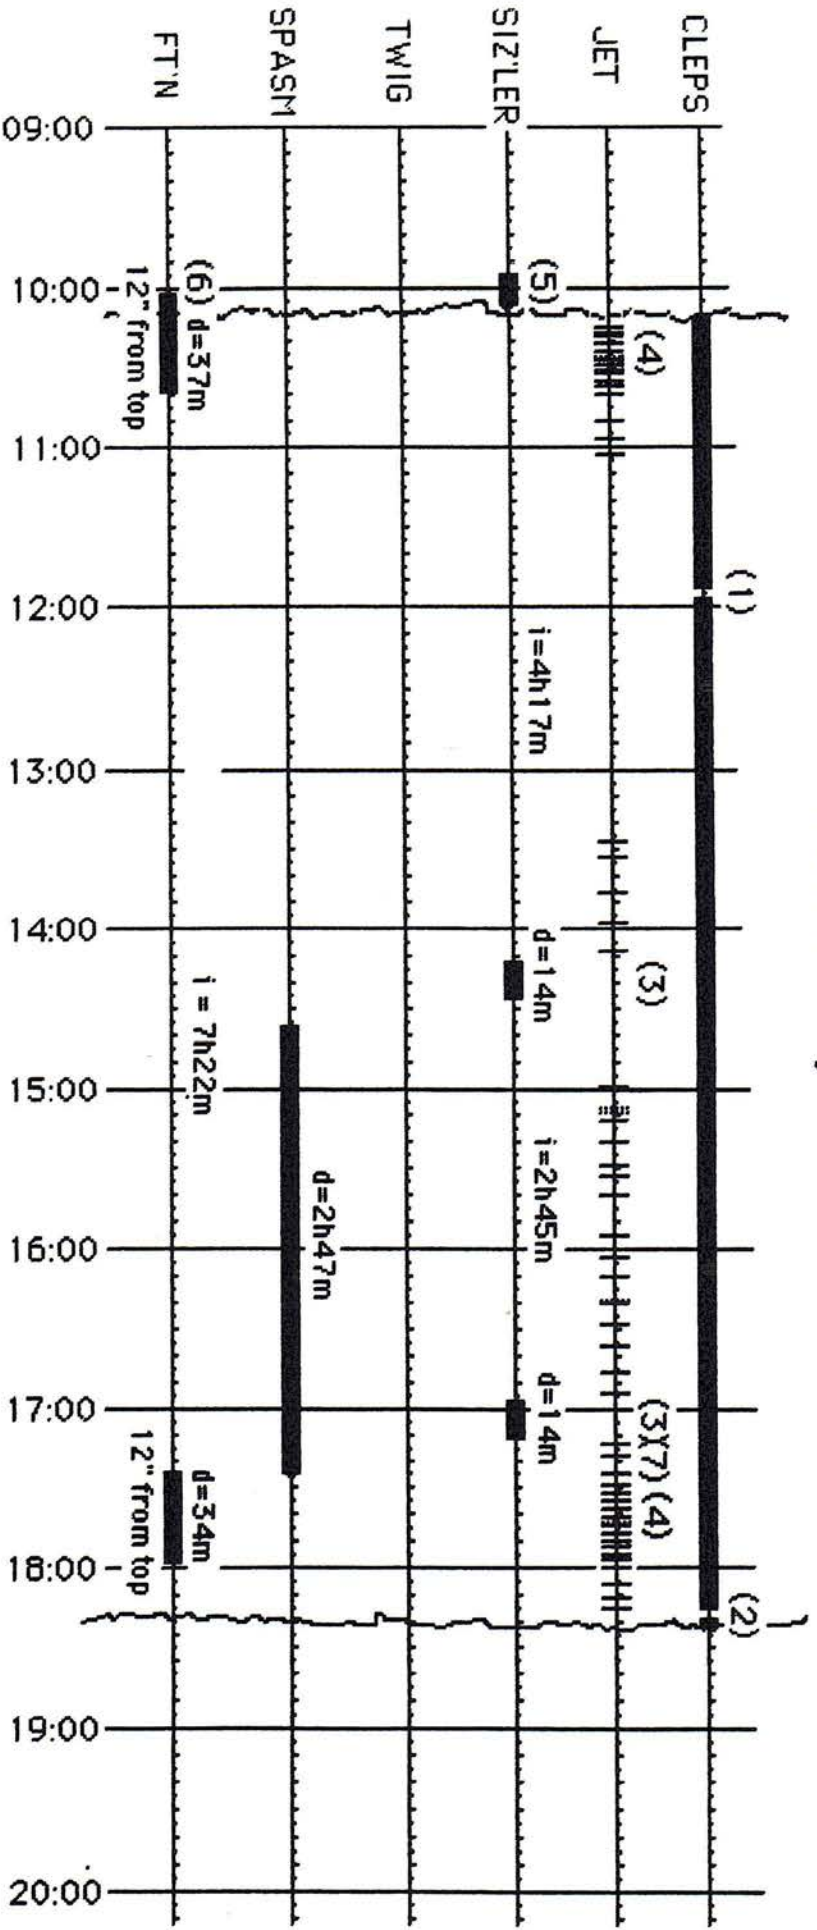

JULY 23, 1998

- (1) Clepsydra paused 15m after Fountain stopped for 2m.
- (2) Clepsydra paused 18m after Fountain stopped for 2m.
- (3) Jet stopped erupting while Sizzler erupted w/o Fountain.
- (4) Jet began erupting with short intervals and short durations while Fountain was erupting.
- (5) Start time on Sizzler was from visitor - no recorded stop time.
- (6) Start time on Fountain was from visitor as was the pool depth.
- (7) Jet resumed its series of eruptions shortly after Sizzler stopped.