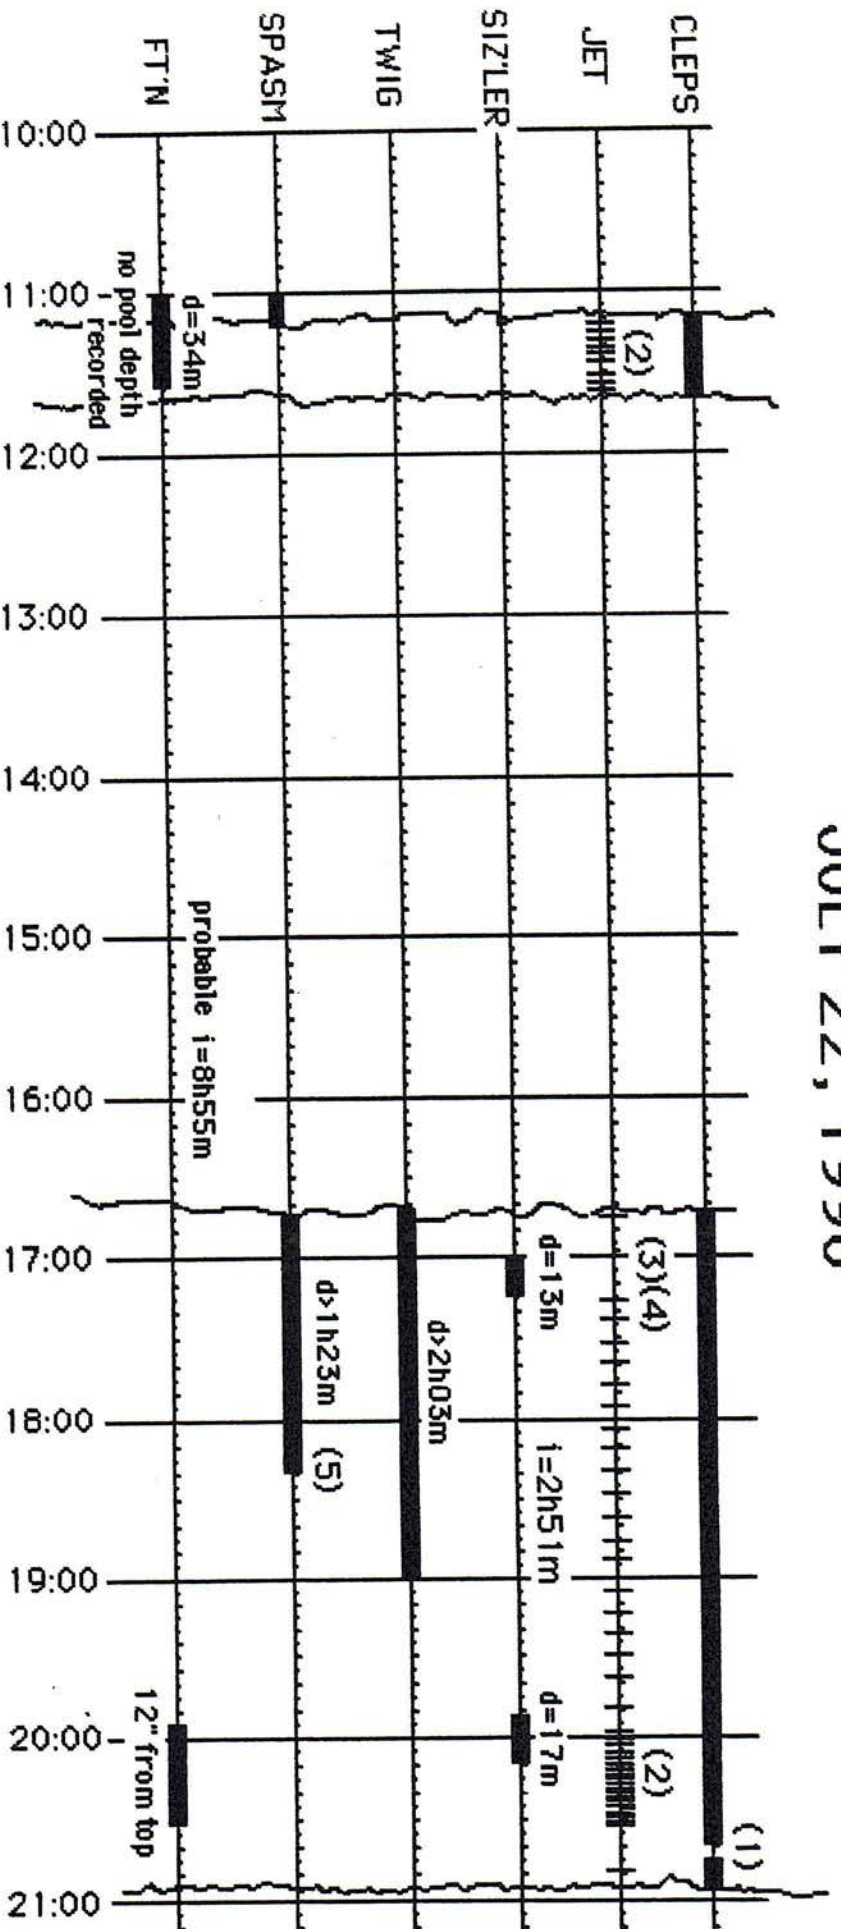

JULY 22, 1998

- (1) Clepsydra paused 9m after Fountain stopped for 4m.
- (2) Jet began erupting with short intervals and durations as Fountain began to erupt.
- (3) Jet stopped erupting as Sizzler erupted w/o Fountain.
- (4) Jet quickly resumed its series of eruptions after Sizzler stopped erupting.
- (5) Unusual behavior as Spasm drains 1h36m before Fountain's eruption.