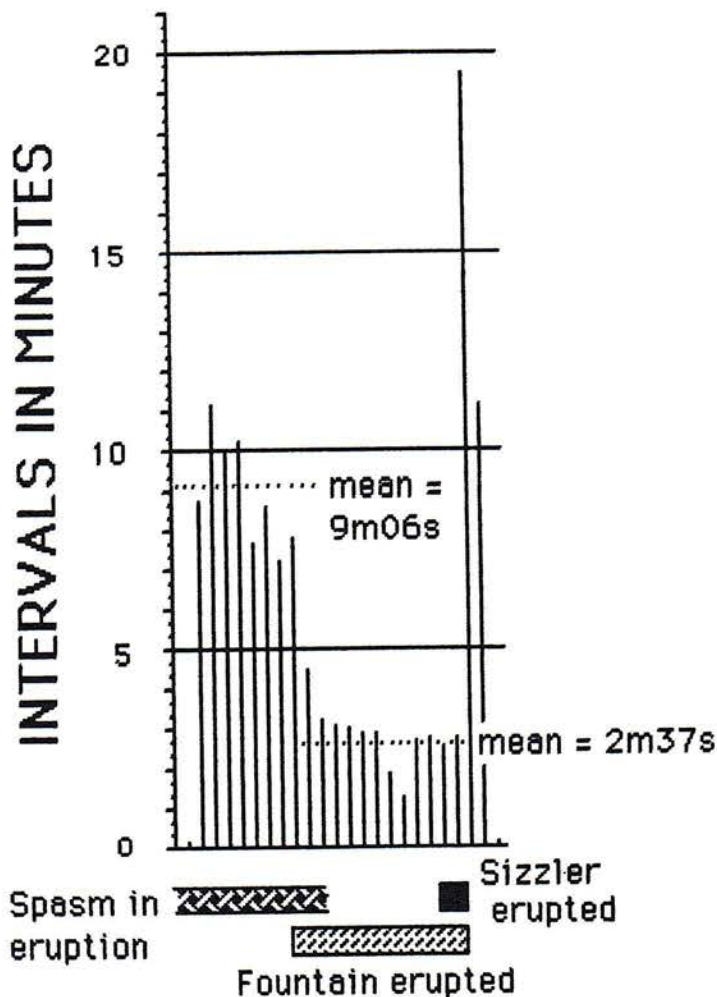

CONSECUTIVE JET GEYSER INTERVALS AND DURATIONS JULY 29, 1998