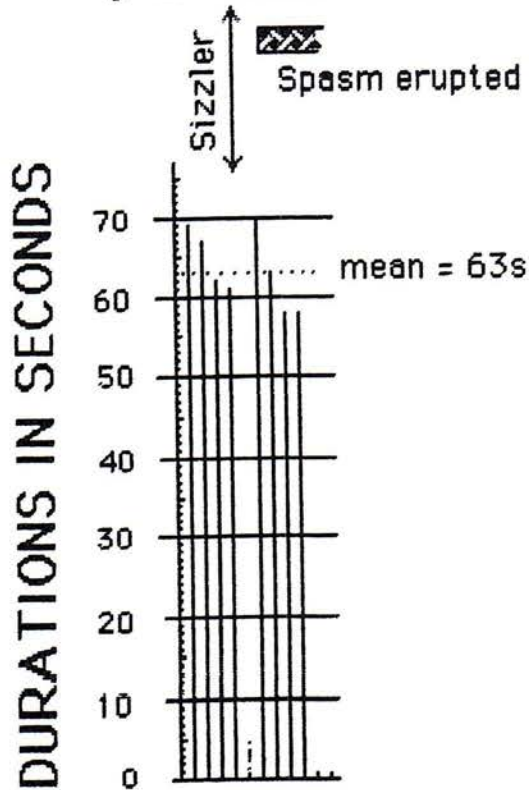

CONSECUTIVE JET GEYSER INTERVALS AND DURATIONS AUGUST 1, 1998