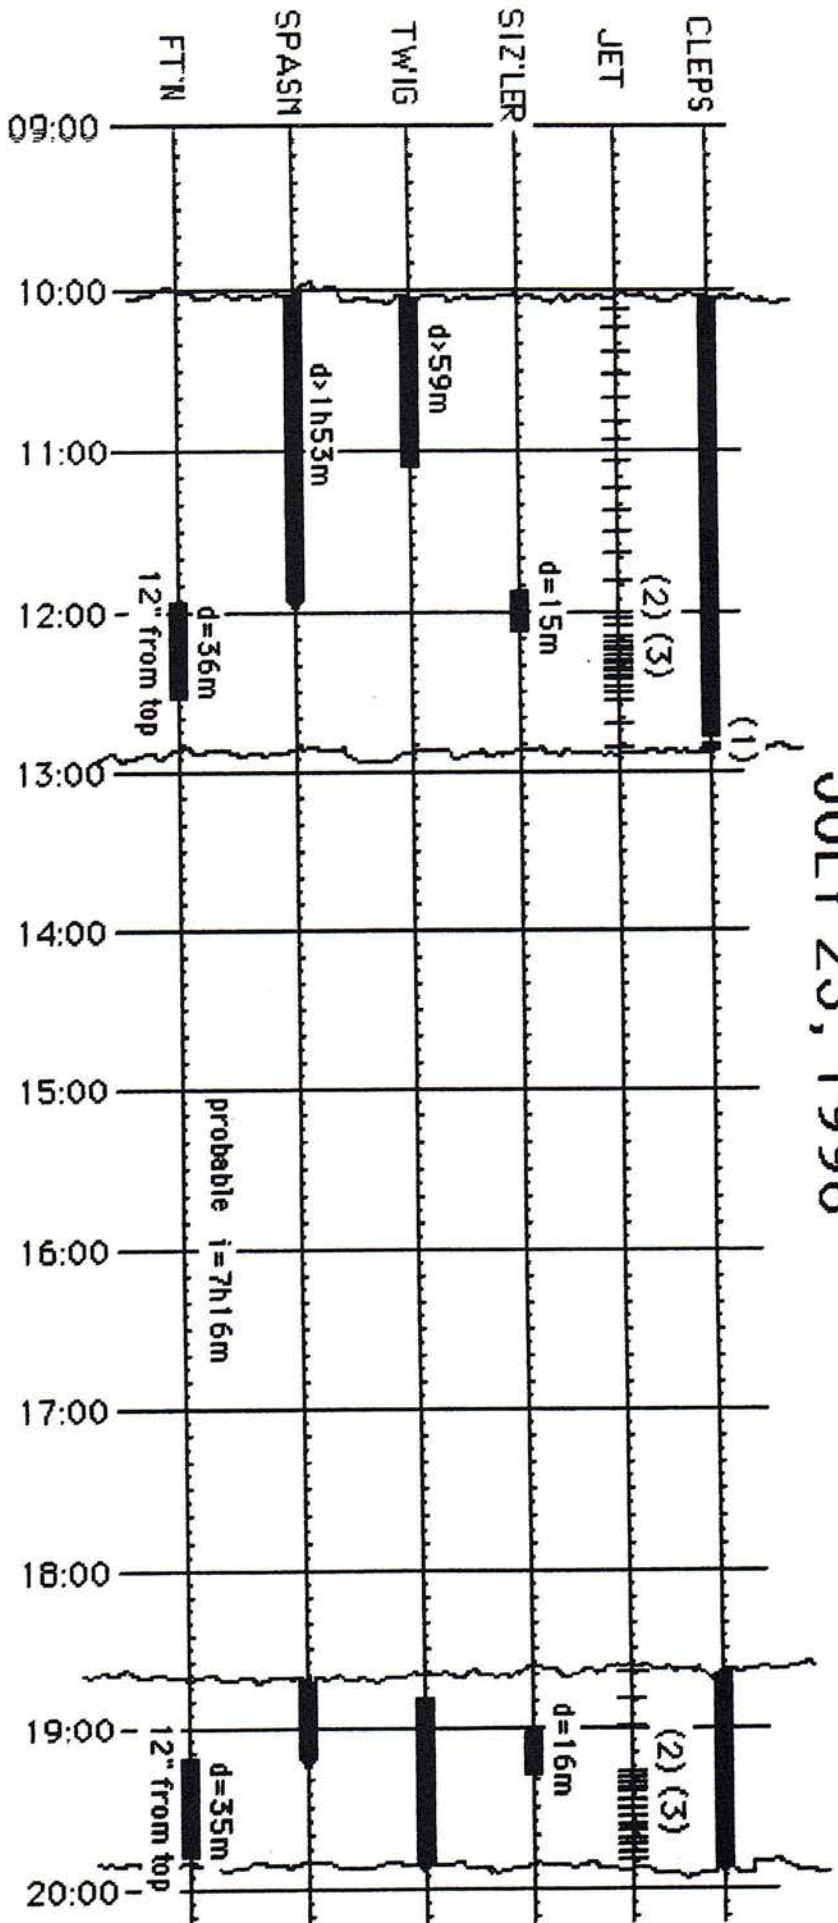

JULY 25, 1998

- (1) Clepsydra paused 16m after Fountain stopped for 2m.
- (2) Jet stopped its series of eruptions as soon as Sizzler erupted, but began erupting again 5m after Fountain began to erupt with Sizzler still in eruption. This same thing happened again in the afternoon eruption of Fountain.
- (3) Jet shortened its intervals and durations as soon as Fountain erupted.