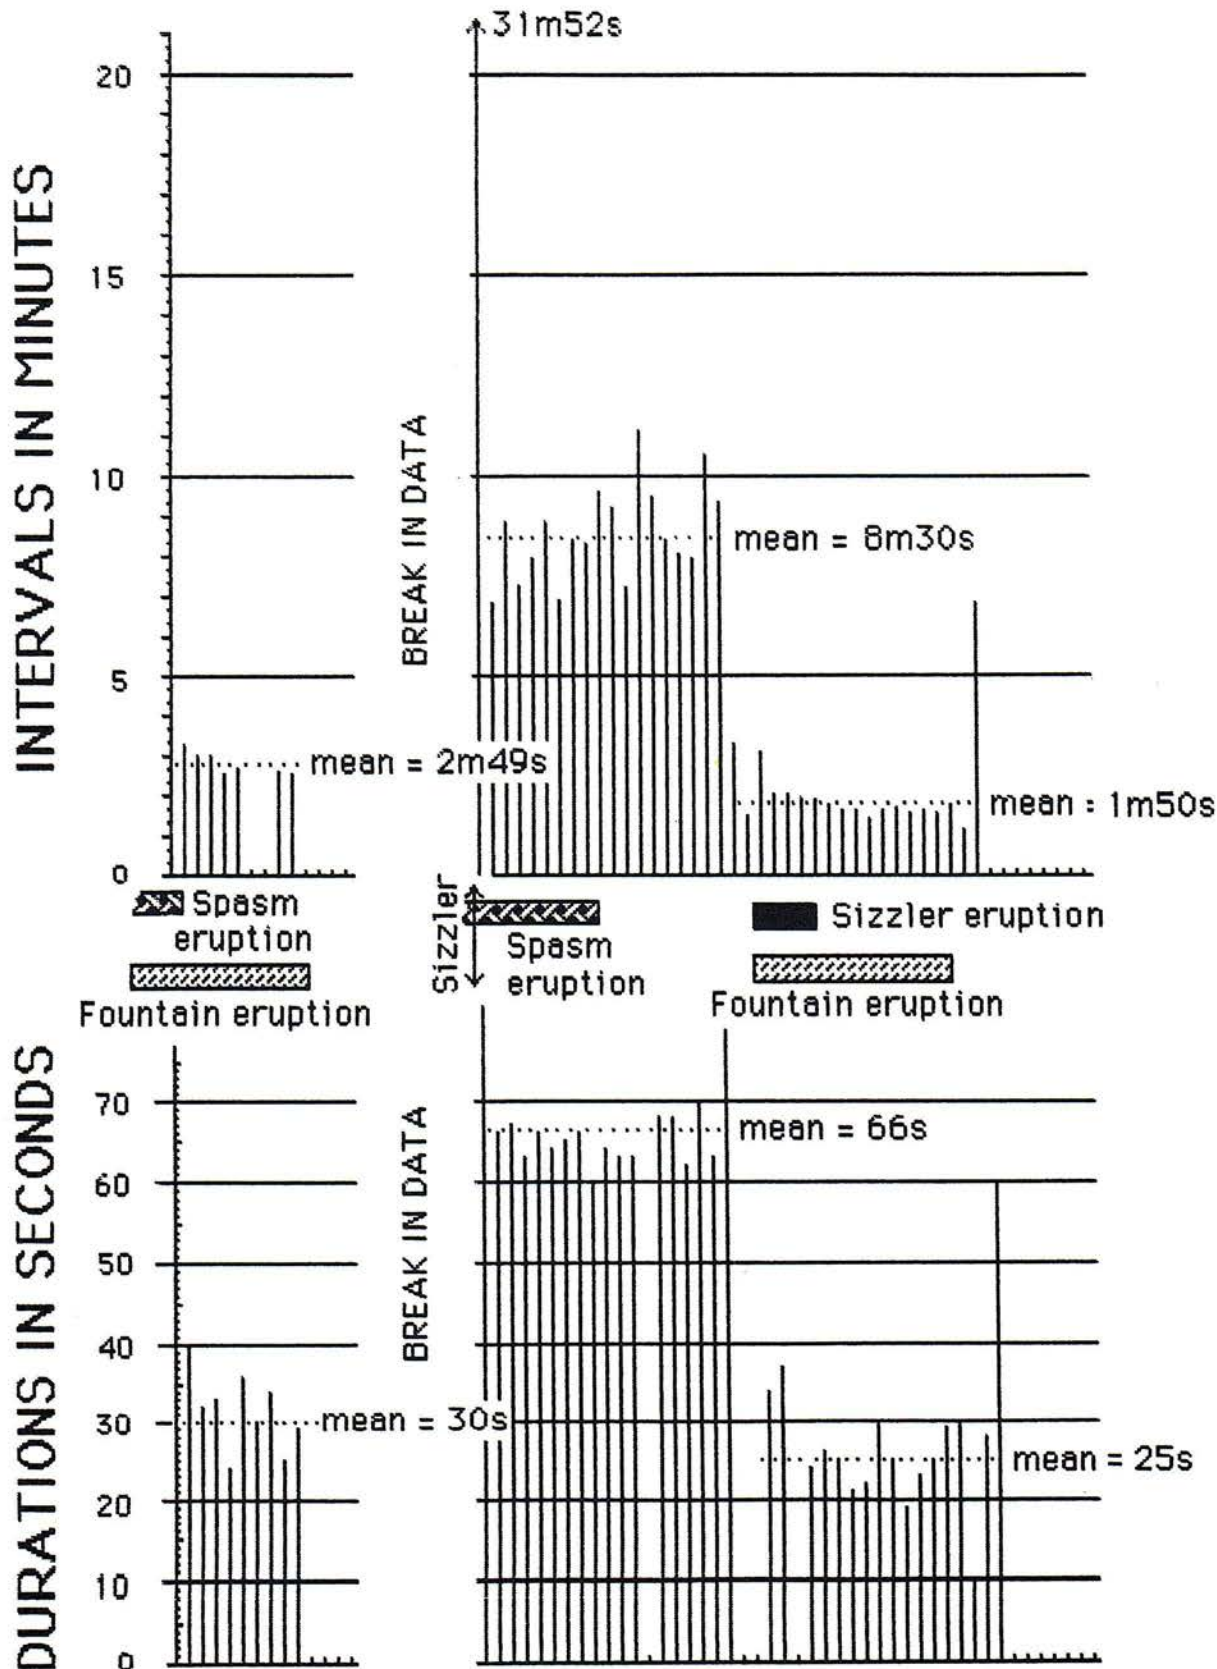

CONSECUTIVE JET GEYSER INTERVALS AND DURATIONS JULY 22, 1998