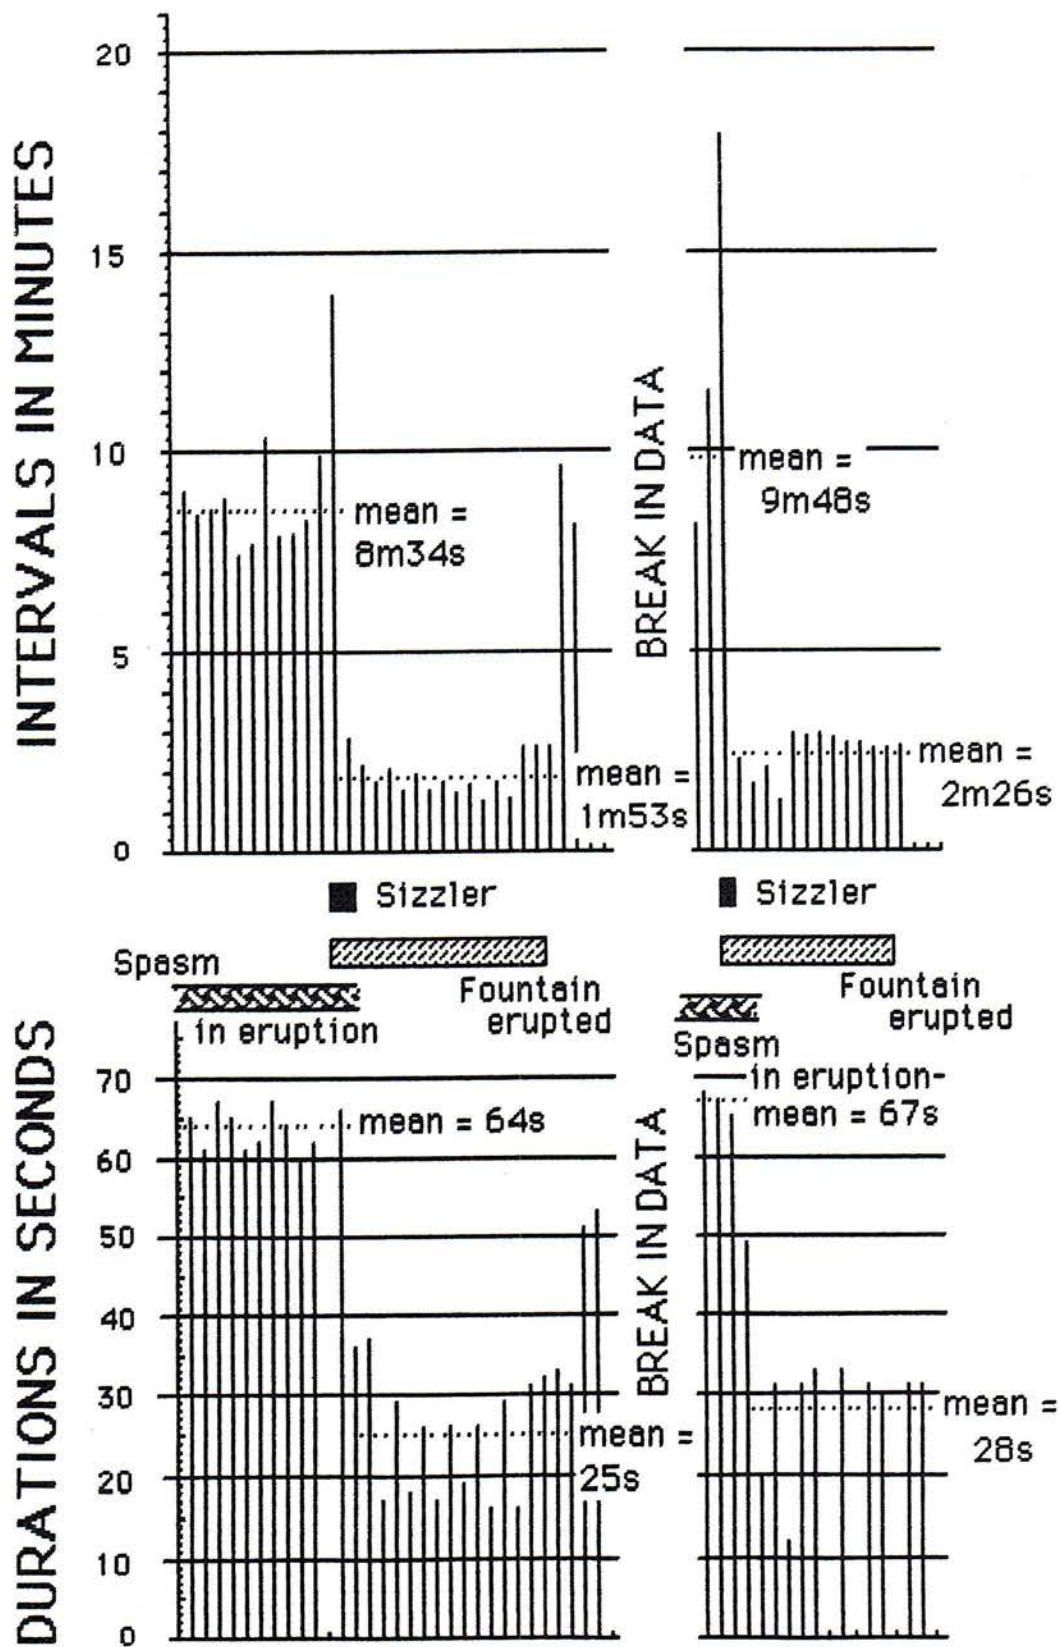

CONSECUTIVE JET GEYSER INTERVALS AND DURATIONS JULY 25, 1998