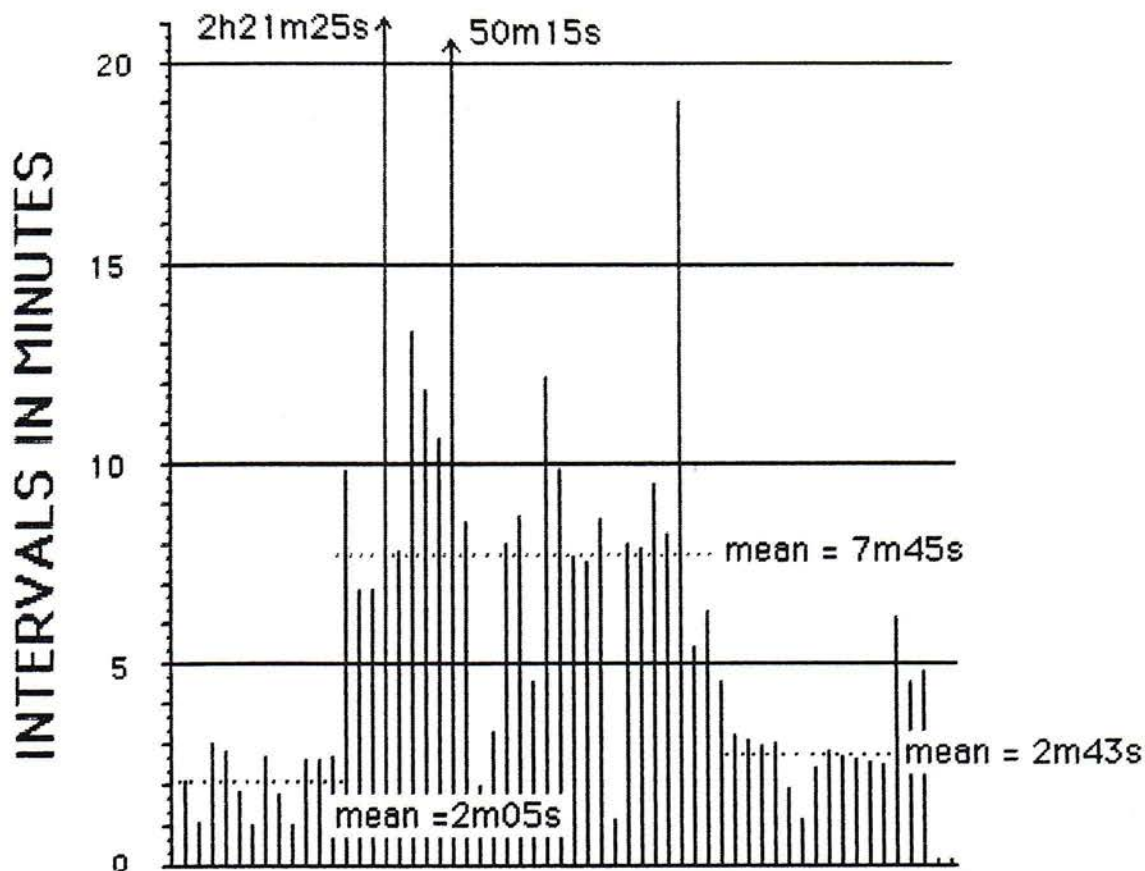

CONSECUTIVE JET GEYSER INTERVALS AND DURATIONS JULY 23, 1998