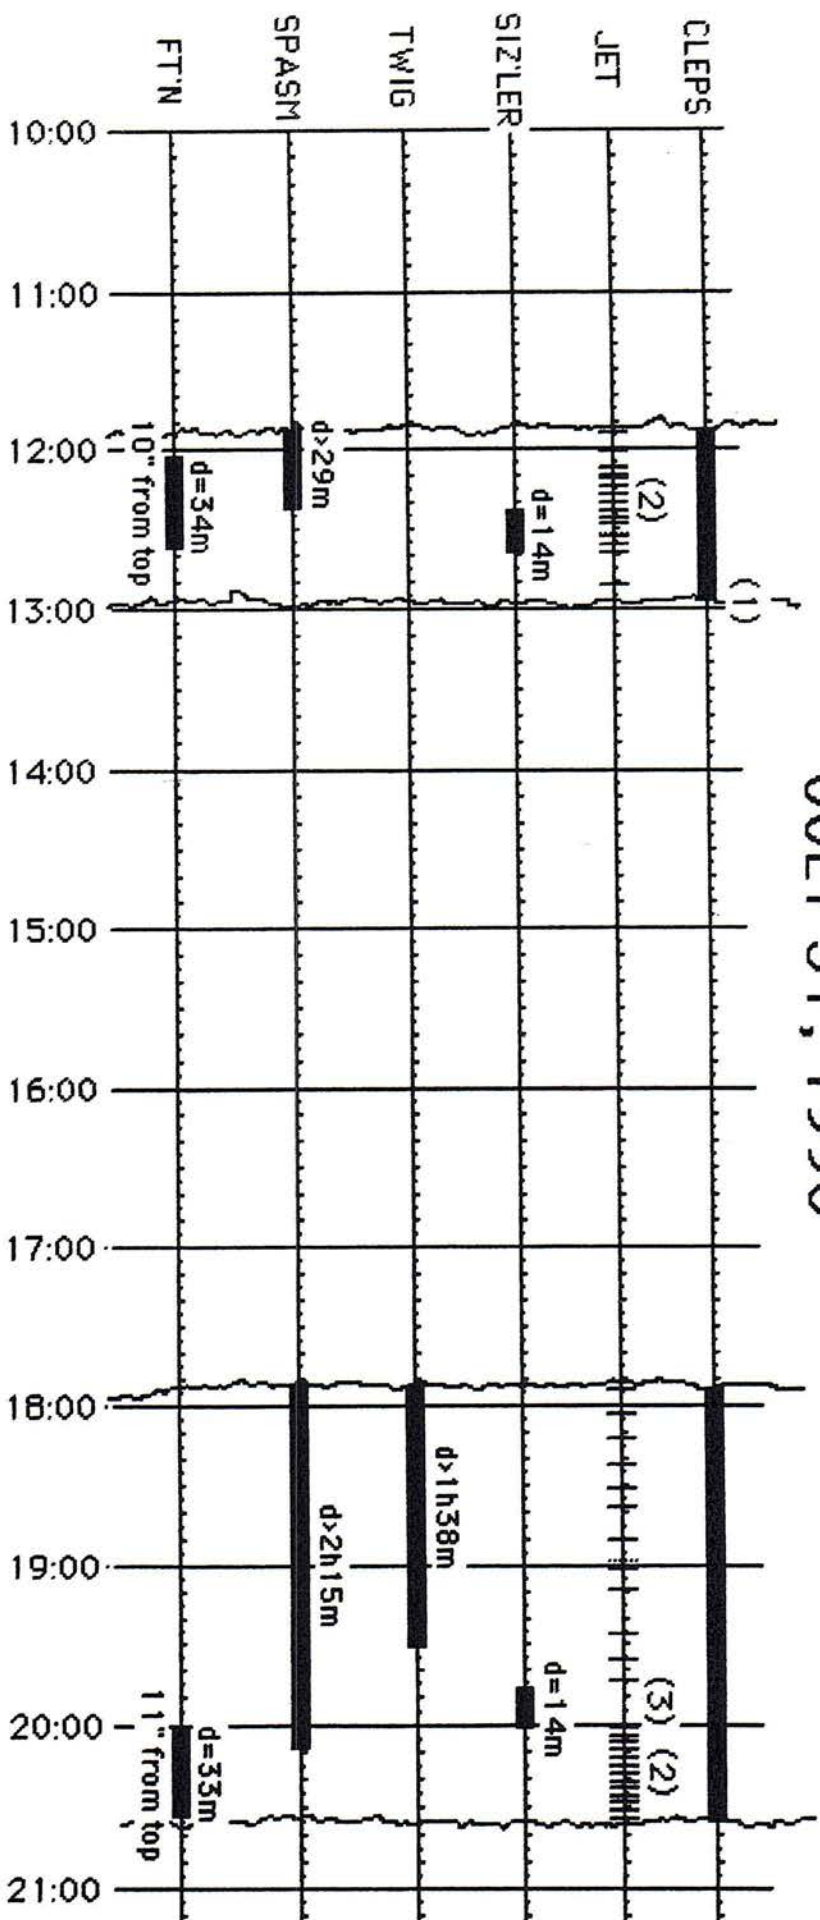

JULY 31, 1998

(1) No observed pauses for Clepsydra all day.

(2) Jet erupted in its fast mode as Fountain erupted.

(3) Jet stopped erupting in its series as Sizzler erupted without Fountain.