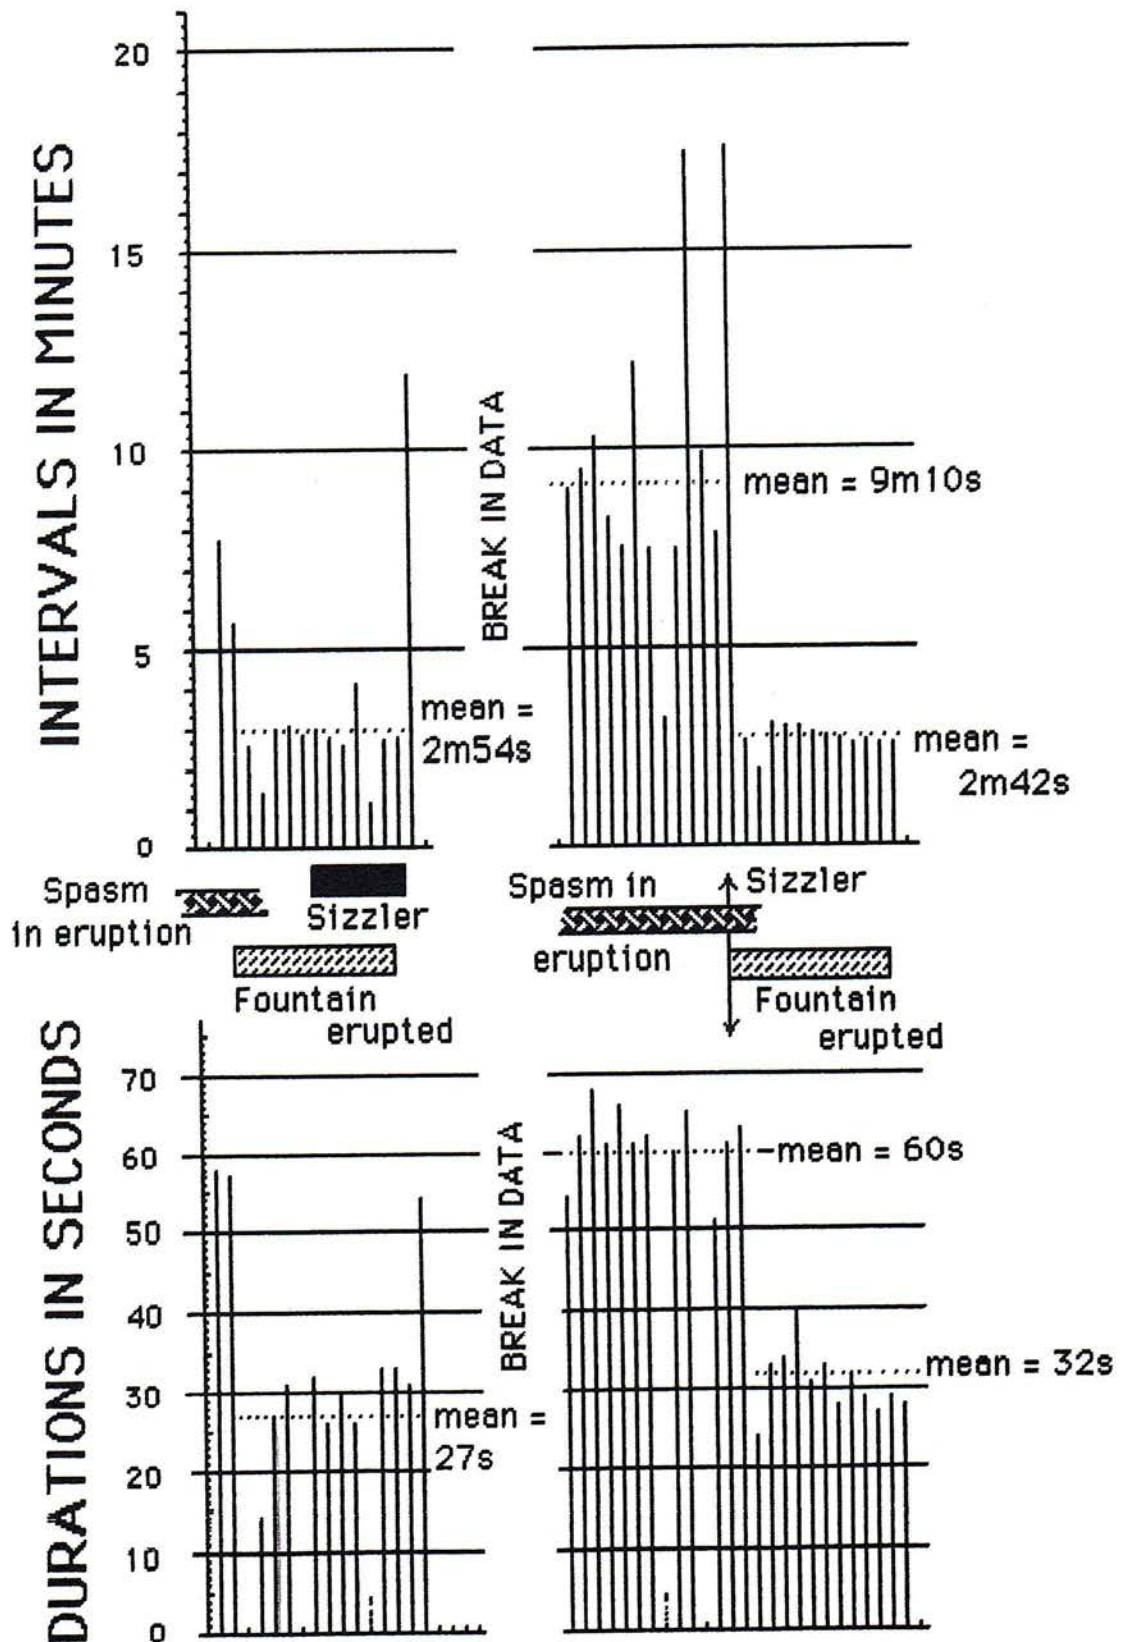

12:52 Beehive

JULY 31, 1998

(1) No observed pauses for Clepsydra all day.

(2) Jet erupted in its fast mode as Fountain erupted.

(3) Jet stopped erupting in its series as Sizzler erupted without Fountain.

CONSECUTIVE JET GEYSER INTERVALS AND DURATIONS JULY 31, 1998