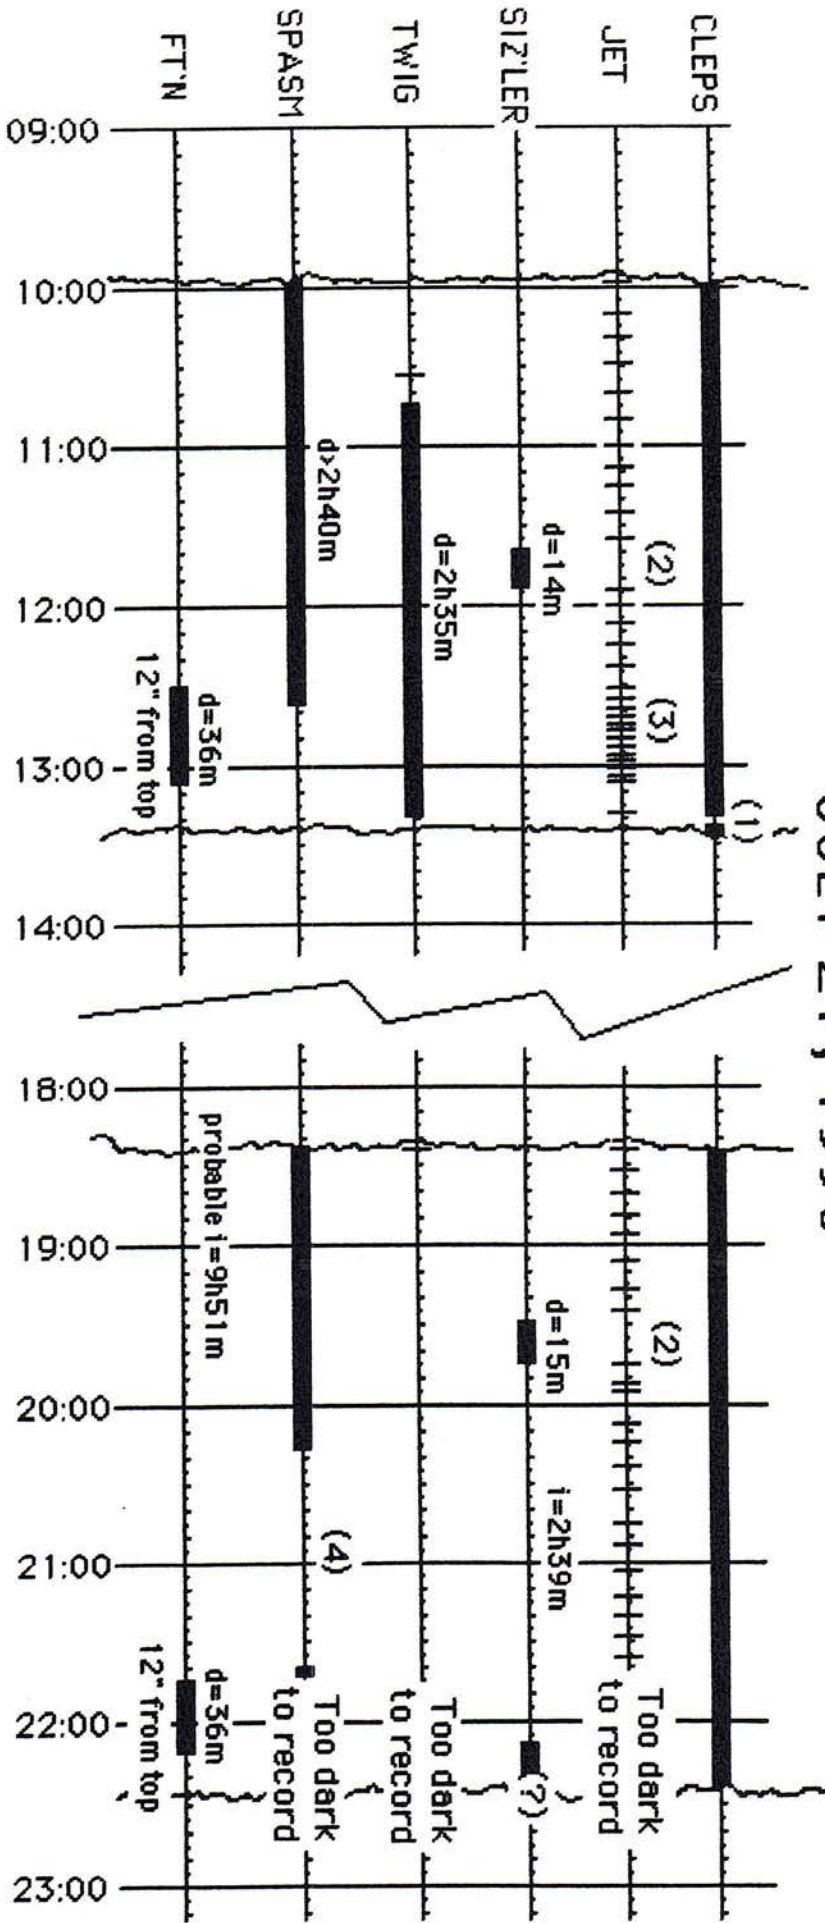

JULY 27, 1998

- (1) Clepsydra paused 14m after Fountain stopped erupting for 3m.
- (2) Jet stopped its series of eruptions as Sizzler erupted, but resumed its series 1m after Sizzler stopped.
- (3) Jet began erupting with short intervals and durations as Fountain erupted.
- (4) Spasm drained completely 1h28m before Fountain erupted and began to fill its pool 5m before Fountain erupted.