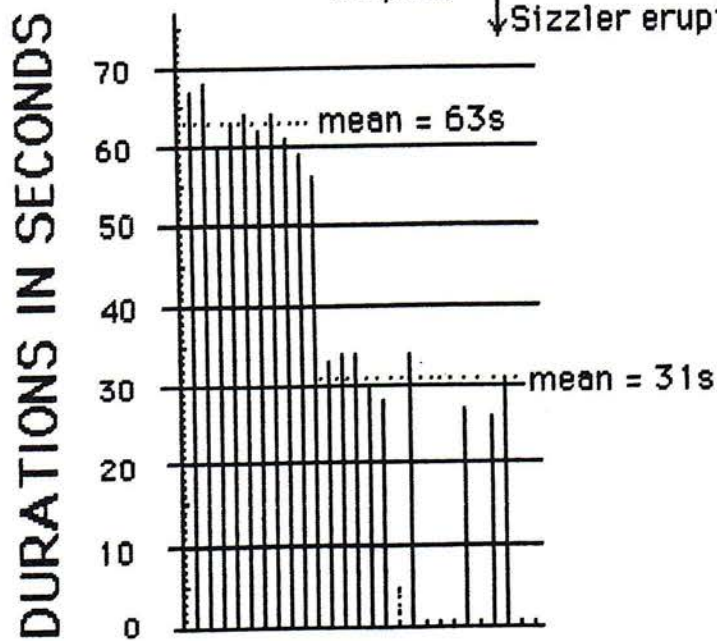

CONSECUTIVE JET GEYSER INTERVALS AND DURATIONS JULY 28, 1998